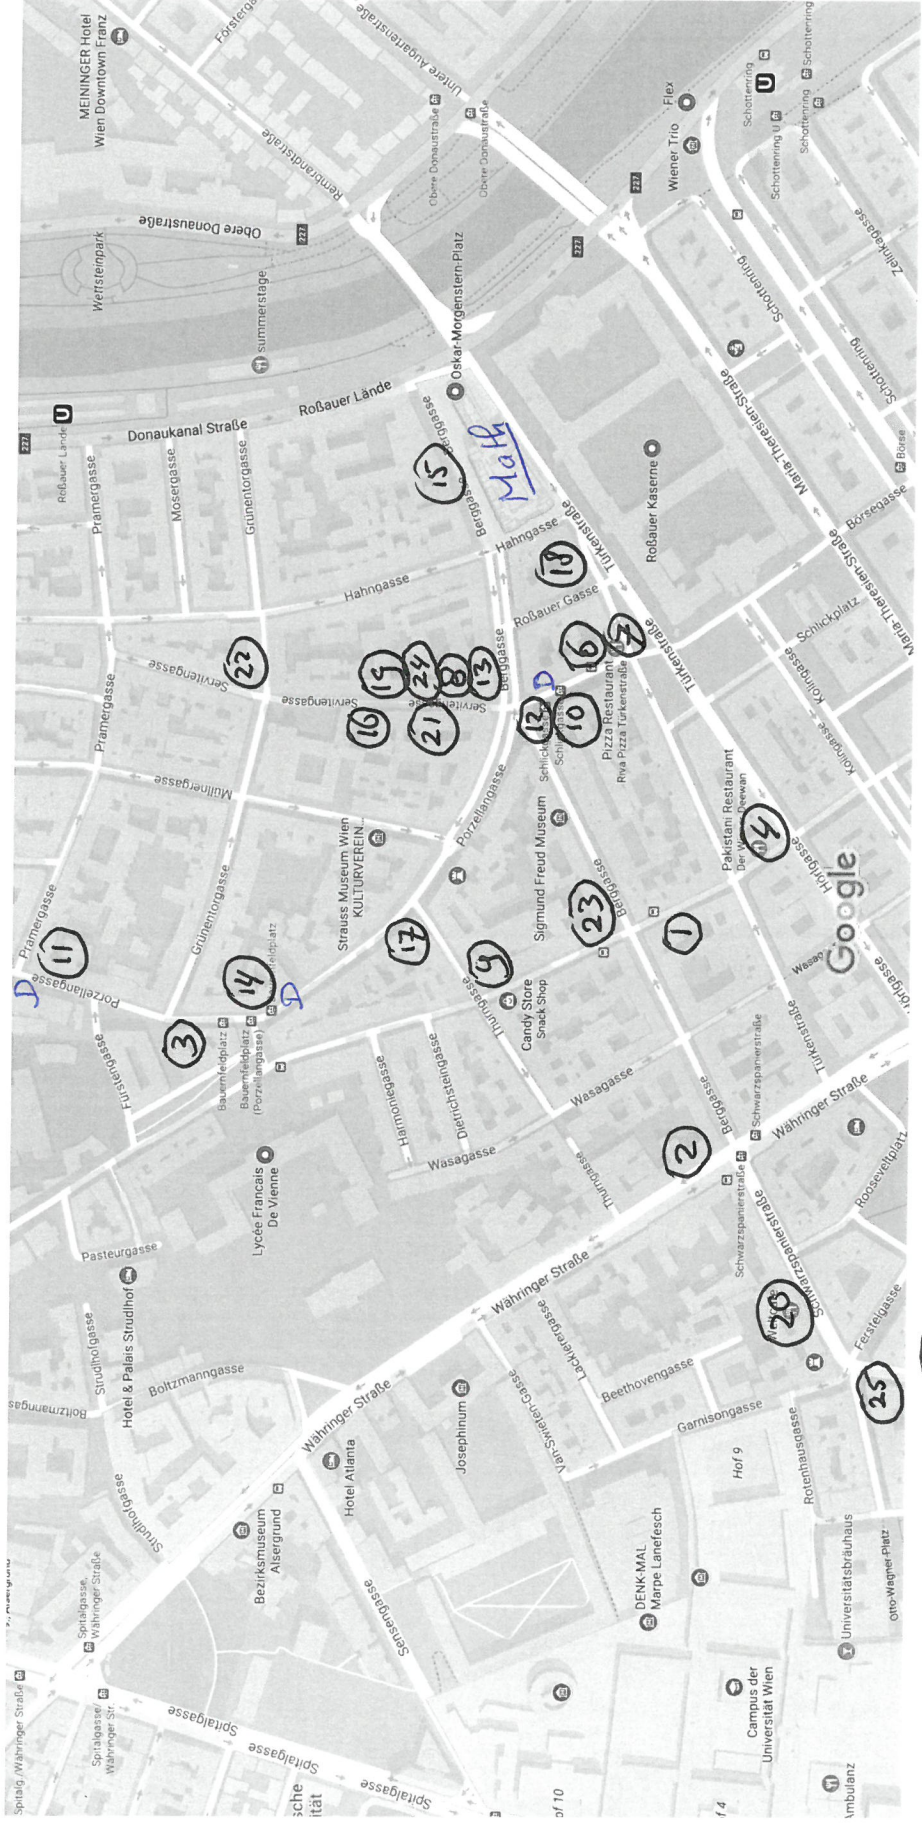

Hotel Anna Katherine

Google Maps

Map data ©2017 Google Austria 50 m

D = D-tram

Restaurants near the Department

1. Hitomi (Japanese)
2. Küche 18 (Chinese)
3. Goldenener Drache (Chinese)
4. Der Wiener Deewan (Pakistani)
5. Rice Time (Vietnamese)
6. Oasia (Japanese)
7. Riva (Italian)
8. Scala (Italian)
9. Vecchi Amici (Italian)
10. Candis (Italian)
11. Rembetiko (Greek)
12. Rebhuhn (Austrian)
13. Porzellan (Austrian)
14. Wickerln (Austrian)
15. Zum roten Bärenn (Austrian)
16. Servitenwirt (Austrian)
17. Landsknecht (Austrian)
18. Plan Quadrat (Austrian)
19. Suppenwirtschaft (Whatever)
20. Weltcafé (Whatever)
21. Pacado (Whatever)
22. Anker (Bakery)
23. Ströck (Bakery)
24. Café a Casa (Café)
25. Telegraph (Café)